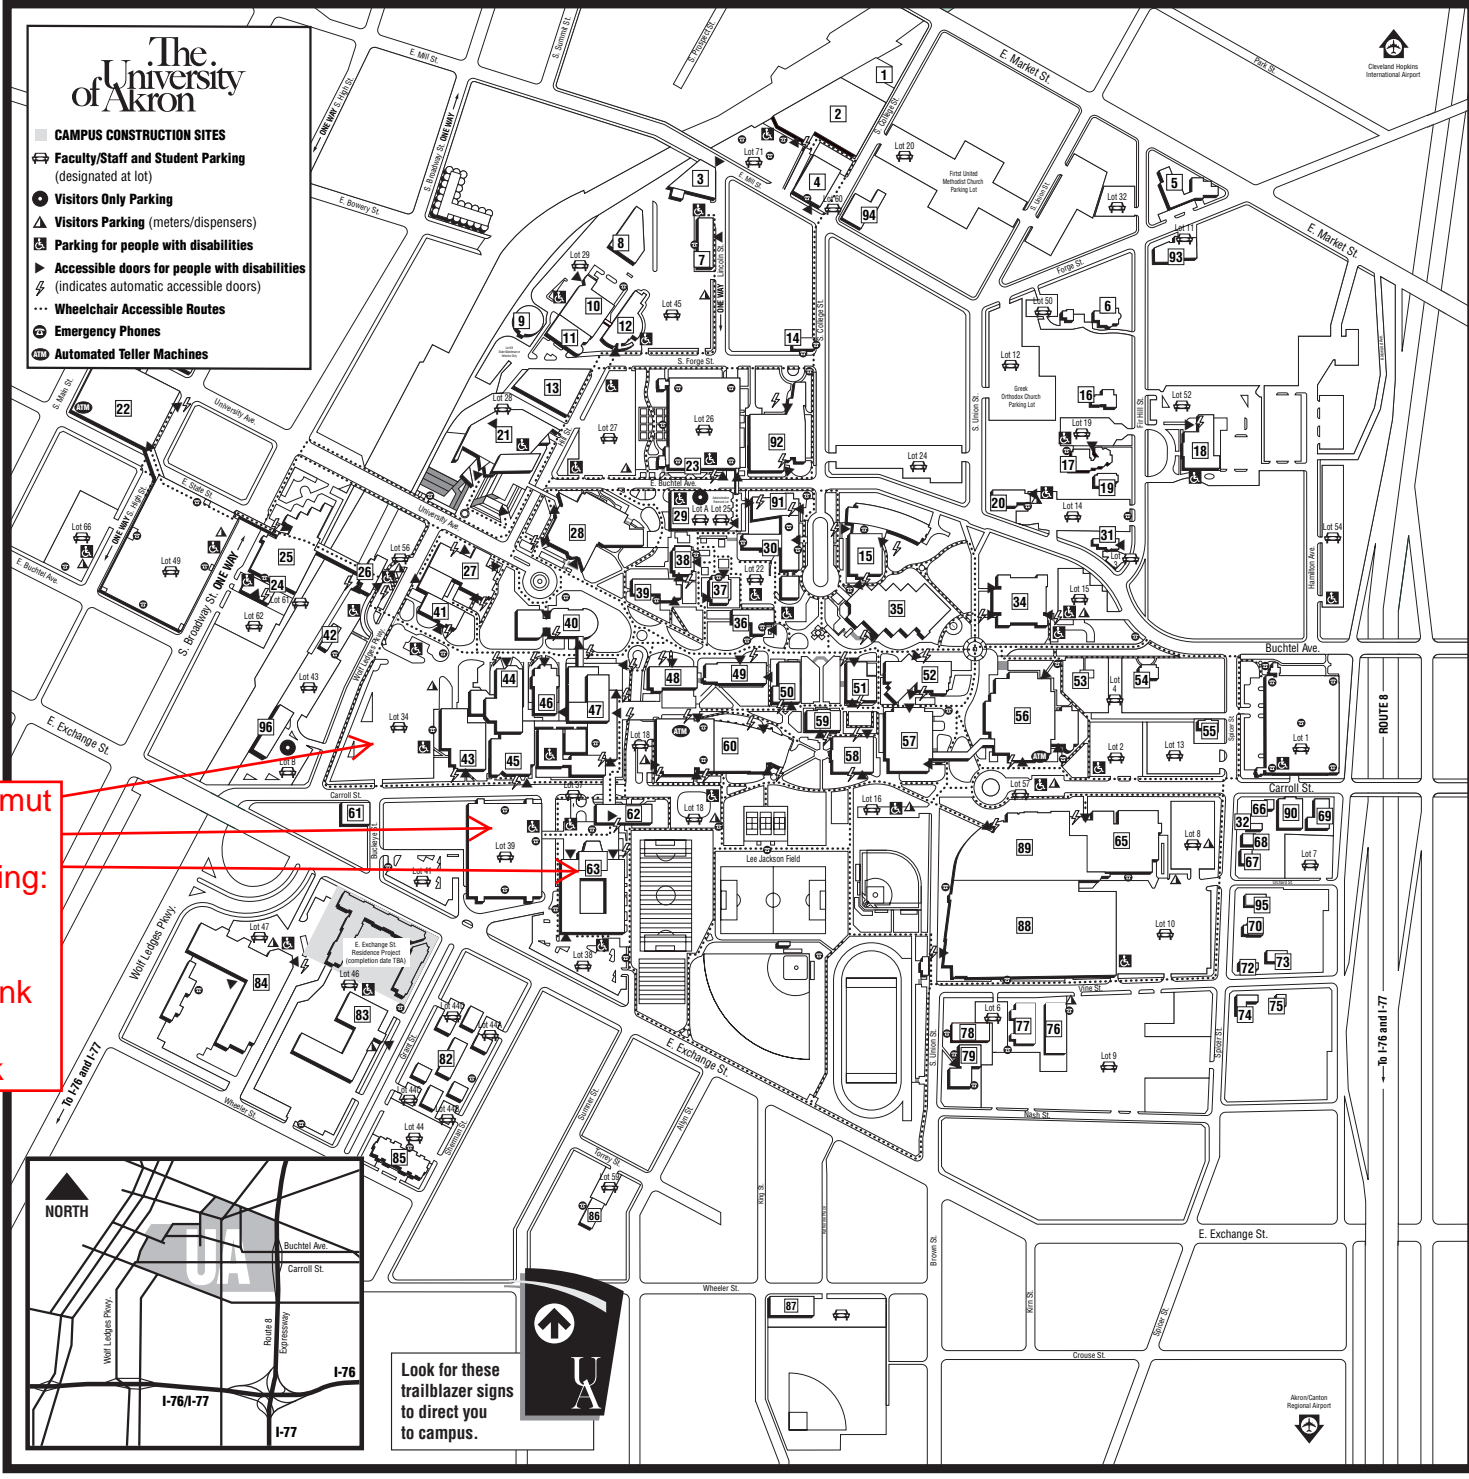

Commuter Parking:
#34,
#39,
Shrank Hall Deck

Look for these trailblazer signs to direct you to campus.

Academic, Administrative and Multipurpose Buildings	Residence Halls	Fraternities and Sororities
G1 2 Administrative Services Building ASB	H9 79 Brown Street Residence Hall BSRH	K9 74 Alpha Delta Pi Sorority (ΑΔΠ)
G2 4 Akron Polymer Training Center APT	F5 37 Bulger Residence Hall BRH	K7 66 Alpha Gamma Delta Sorority (ΑΓΔ)
18 88 Athletics Field House Complex AFLD	C9 83 Gallucci Residence Hall GALL	K7 32 Alpha Kappa Alpha Sorority (ΑΚΑ)
G11 87 Athletics Service Building BF	E10 86 Garson Residence Hall GARS	K8 95 Alpha Phi Alpha Fraternity (ΑΦΑ)
E6 47 Auburn Science and Engineering Center ASEC	D10 85 Grant Residence Center High-rise GRC	J6 54 Delta Gamma Sorority (ΔΓ)
F6 48 Ayer Hall AYER	G5 91 Honors Complex HC	K7 67 Kappa Kappa Gamma Sorority (ΚΚΓ)
J2 5 Ballet Center BC	I9 77 Joey Residence Hall JOEY	J4 16 Lambda Chi Alpha Fraternity (ΛΧΑ)
F2 3 Bel-Aire Building BEL	G6 30 Orr Residence Hall ORH	J6 55 Phi Delta Theta Fraternity (ΦΔΘ)
H5 35 Bierce Library LIB	G6 36 Ritchie Residence Hall RRH	K8 70 Phi Gamma Delta Fraternity (ΦΓΔ)
G6 59 Buchtel Hall BH	F5 39 Sisler-McFawn Residence Hall SMRH	I6 53 Phi Kappa Tau Fraternity (ΦΚΤ)
D5 26 Buckingham Building BCCE	F5 38 Spanton Residence Hall SRH	K7 69 Phi Sigma Kappa Fraternity (ΦΣΚ)
G7 58 Carroll Hall CH	D9 82 Townhouses TOWN	K9 75 Lone Star Fraternity (ΠΣΚ)
K7 90 464 Carroll Street Building CSBL	I5 31 Stitzlein Alumni Center AAC	K8 72 Sigma Alpha Epsilon Fraternity (ΣΑΕ)
C7 61 Carroll Street Substation ESUB	I7 89 Student Recreation and Wellness Center SRWC	K7 68 Sigma Nu Fraternity (ΣΝ)
I4 17 Center for Child Development CCD	G7 60 The Student Union STUN	J4 19 Tau Kappa Epsilon Fraternity (ΤΚΕ)
G5 15 College of Arts & Sciences Building CAS	E3 9 Thermal Storage Tank TANK	K8 73 Theta Chi Fraternity (ΘΧ)
C5 25 College of Business Administration Building CBA	G3 14 Treasco Building TRE	
D6 43 Computer Center COMP	I5 20 Union Building UNBL	
F6 49 Crouse Hall CRH	D5 41 West Hall WEST	
E4 21 E.J. Thomas Performing Arts Hall PAH	E6 46 Whitby Hall WHIT	
C6 42 Express Building EB	G6 50 Zook Hall ZOOK	
J2 93 Fir Hill Plaza FHP		
B8 84 Folk Hall FOLK		
E3 11 Forge Street Substation FSUB		
E10 86 Garson Hall GARS		
C7 96 Gas Turbine Testing Facility GTTF		
E7 45 Gladwin Hall MGH		
E6 40 Goodyear Polymer Center GDYR		
F2 8 Grounds Maintenance GMB		
E5 28 Guzzetta Hall GH		
G5 91 Honors Complex HC		
I3 6 Hower House HOW		
E6 44 Knight Chemical Laboratory KNCL		
H6 52 Kolbe Hall KO		
G6 51 Leigh Hall LH		
F2 7 100 Lincoln Street Building LINC		
D5 27 McDowell Law Center LAW		
H7 57 Memorial Hall MH		
J7 65 Ocasek Natatorium ONAT		
I5 34 Olin Hall OLIN		
E3 10 Olson Research Center OLRC		
J4 18 Martin University Center PMUC		
E4 13 Physical Facilities Operations Center PFOC		
A4 22 Patsky Building POL		
E4 12 Polymer Engineering Academic Center PEAC		
I6 56 James A. Rhodes Health and Physical Education Building JAR		
G2 94 Roadway Building RDWY		
F5 29 Robertson Dining Hall RD		
E7 62 Schrank Hall North SHN		
E8 63 Schrank Hall South SHS		
C5 24 277 South Broadway Street Building BROD		
H1 1 32 South College Street Building SUP		
G4 92 Simmons Hall SI		
I5 31 Siltzlein Alumni Center AAC		
I7 89 Student Recreation and Wellness Center SRWC		
G7 60 The Student Union STUN		