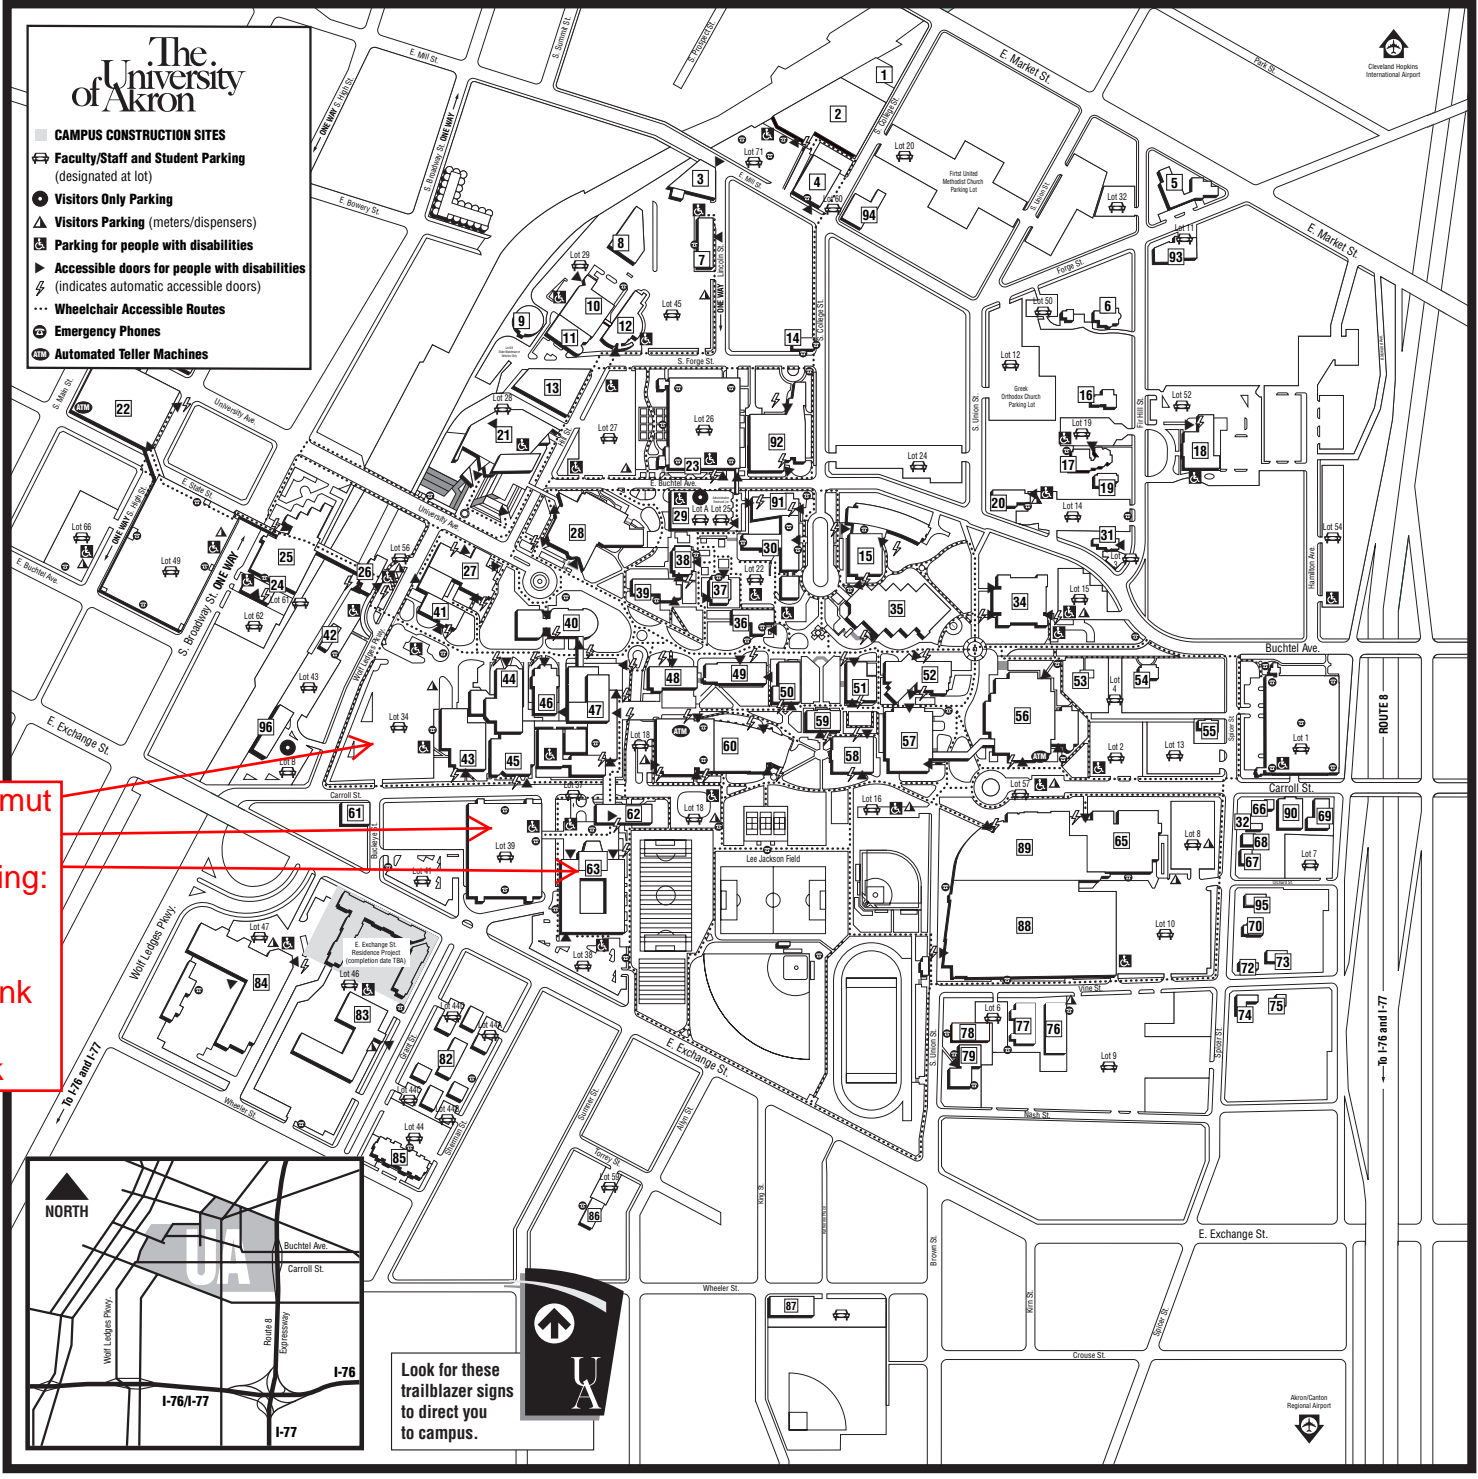

Commuter Parking:
#34,
#39,
Shrank Hall Deck

Look for these trailblazer signs to direct you to campus.

Academic, Administrative and Multipurpose Buildings	Residence Halls	Fraternities and Sororities
G1 2 Administrative Services Building ASB	H9 79 Brown Street Residence Hall BSRH	K9 74 Alpha Delta Pi Sorority (ΑΔΠ)
G2 4 Akron Polymer Training Center APT	F5 37 Bulger Residence Hall BRH	K7 66 Alpha Gamma Delta Sorority (ΑΓΔ)
18 88 Athletics Field House Complex AFLD	C9 83 Gallucci Residence Hall GALL	K7 32 Alpha Kappa Alpha Sorority (ΑΚΑ)
G11 87 Athletics Service Building BF	E10 86 Garson Residence Hall GARS	K8 95 Alpha Phi Alpha Fraternity (ΑΦΑ)
E6 47 Auburn Science and Engineering Center ASEC	D10 85 Grant Residence Center High-rise GRC	J6 54 Delta Gamma Sorority (ΔΓ)
F6 48 Ayer Hall AYER	G5 91 Honors Complex HC	K7 67 Kappa Kappa Gamma Sorority (ΚΚΓ)
J2 5 Ballet Center BC	I9 77 Joey Residence Hall JOEY	J4 16 Lambda Chi Alpha Fraternity (ΛΧΑ)
F2 3 Bel-Aire Building BEL	G5 30 Orr Residence Hall ORH	J6 55 Phi Delta Theta Fraternity (ΦΔΘ)
H5 35 Bierce Library LIB	G6 36 Ritchie Residence Hall RRH	K8 70 Phi Gamma Delta Fraternity (ΦΓΔ)
G6 59 Buchtel Hall BH	F5 39 Sisler-McFawn Residence Hall SMRH	I6 53 Phi Kappa Tau Fraternity (ΦΚΤ)
D5 26 Buckingham Building BCCE	F5 38 Spanton Residence Hall SRH	K7 69 Phi Sigma Kappa Fraternity (ΦΣΚ)
G7 58 Carroll Hall CH	D9 82 Townhouses TOWN	K9 75 Lone Star Fraternity (ΠΣΚ)
K7 90 464 Carroll Street Building CSBL	I5 31 Stitzlein Alumni Center AAC	K8 72 Sigma Alpha Epsilon Fraternity (ΣΑΕ)
C7 61 Carroll Street Substation ESUB	I7 89 Student Recreation and Wellness Center SRWC	K7 68 Sigma Nu Fraternity (ΣΝ)
I4 17 Center for Child Development CCD	<u>I7 60 The Student Union STUN</u>	J4 19 Tau Kappa Epsilon Fraternity (ΤΚΕ)
G5 15 College of Arts & Sciences Building CAS	E3 9 Thermal Storage Tank TANK	K8 73 Theta Chi Fraternity (ΘΧ)
C5 25 College of Business Administration Building CBA	G3 14 Trecaso Building TRE	
D6 43 Computer Center COMP	I5 20 Union Building UNBL	
F6 49 Crouse Hall CRH	D5 41 West Hall WEST	
E4 21 E.J. Thomas Performing Arts Hall PAH	E6 46 Whitby Hall WHIT	
C6 42 Express Building EB	G6 50 Zook Hall ZOOK	
J2 93 Fir Hill Plaza FHP		
B8 84 Folk Hall FOLK		
E3 11 Forge Street Substation FSUB		
E10 86 Garson Hall GARS		
C7 96 Gas Turbine Testing Facility GTTF		
E7 45 Gladwin Hall MGH		
E6 40 Goodyear Polymer Center GDYR		
F2 8 Grounds Maintenance GMB		
E5 28 Guzzetta Hall GH		
G5 91 Honors Complex HC		
I3 6 Hower House HOW		
E6 44 Knight Chemical Laboratory KNCL		
H6 52 Kolbe Hall KO		
G6 51 Leigh Hall LH		
F2 7 100 Lincoln Street Building LINC		
D5 27 McDowell Law Center LAW		
H7 57 Memorial Hall MH		
J7 65 Ocasek Natatorium ONAT		
I5 34 Olin Hall OLIN		
E3 10 Olson Research Center OLRC		
J4 18 Martin University Center PMUC		
E4 13 Physical Facilities Operations Center PFOC		
A4 22 Patsky Building POL		
E4 12 Polymer Engineering Academic Center PEAC		
I6 56 James A. Rhodes Health and Physical Education Building JAR		
G2 94 Roadway Building RDWY		
F5 29 Robertson Dining Hall RD		
E7 62 Schrank Hall North SHN		
<u>E8 63 Schrank Hall South SHS</u>		
C5 24 277 South Broadway Street Building BROD		
H1 1 32 South College Street Building SUP		
G4 92 Simmons Hall SI		
I5 31 Siltzlein Alumni Center AAC		
I7 89 Student Recreation and Wellness Center SRWC		
<u>I7 60 The Student Union STUN</u>		